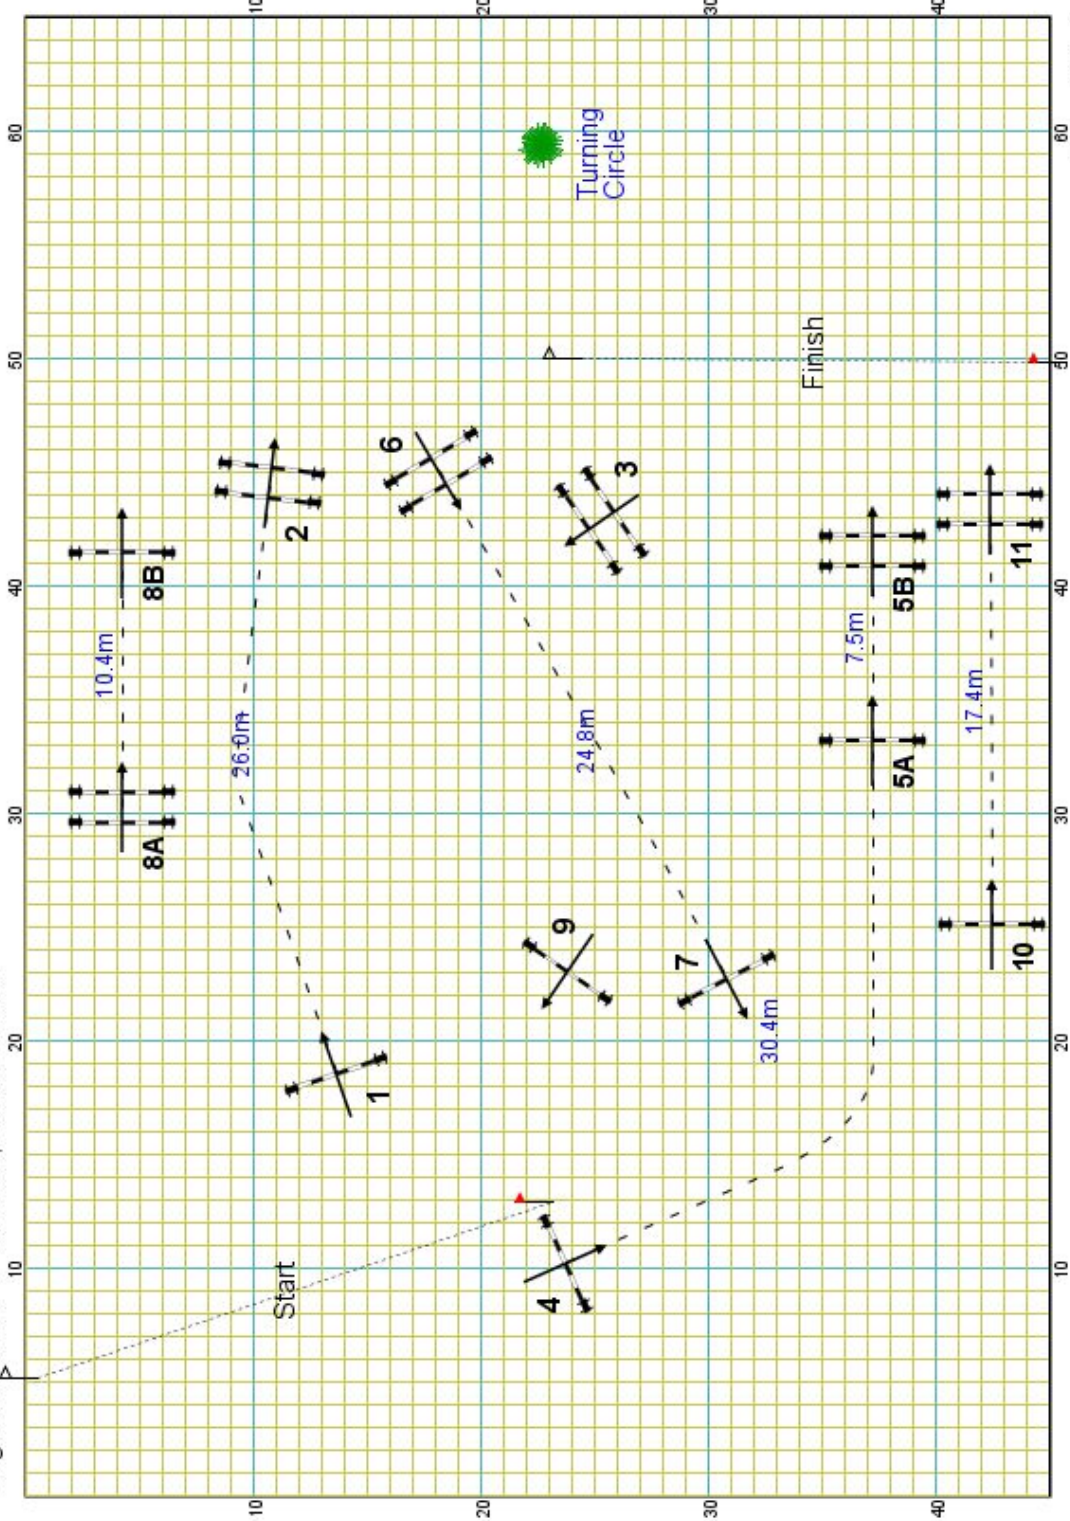

SOUTH AFRICA
SHOWJUMPING

SASJ Challenge 2026

Class 1 CAT F Competition (A2)

height: PR 1.1m - PR 90cm, article: 238.2.1

1 Jan 2026

Course Details

Course

Fences: 1 - 11

Distance: 480.0m Speed: 350m/min

Time Allowed: 83s Time Limit: 166s

Summary of Distances

- Vertical 1 to Oxer 2 26.0m
- Vertical 4 to Vertical 5A 30.4m
- Vertical 5A to Oxer 5B 7.5m
- Oxer 6 to Vertical 7 24.8m
- Oxer 8A to Vertical 8B 10.4m
- Vertical 10 to Oxer 11 17.4m

(65m, 45m)

1 square = 1m

Course Designer: Brett Webber

STRIDES

Equestrian Software Solutions